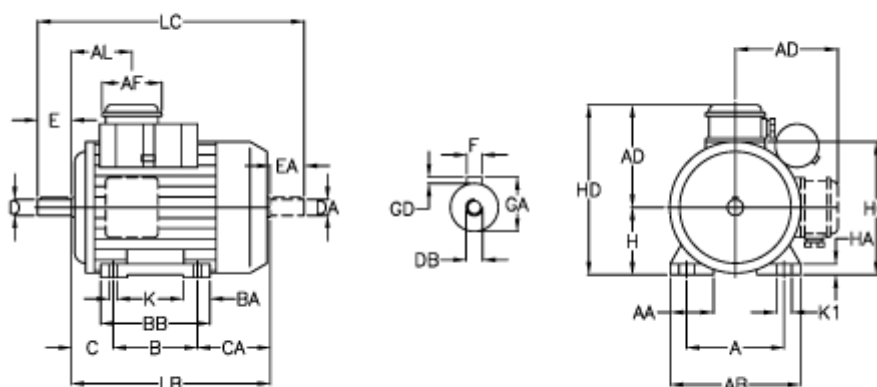

Article number: 25055262172

Description: ICME Single-phase motor M71B2 0,55KW
2 - 2800 rpm 1x230 Volt 50Hz B3 with starting & running capacitor

Measures

A = 112	BA = 22	F = 5	K1 = 17
A/F = 70	BB H7 = 109	GA = 16	L = 247
AA = 30	C = 45	GD = 5	LB = 217
AB = 144	CA = 86	H = 71	LC = 281
AC = 137	D = 14	HA = 12	
AD = 107	DA = 14	HC = 143	
AL = 76	DB = M5	HD = 178	
B = 90	EA = 30	K = 7	